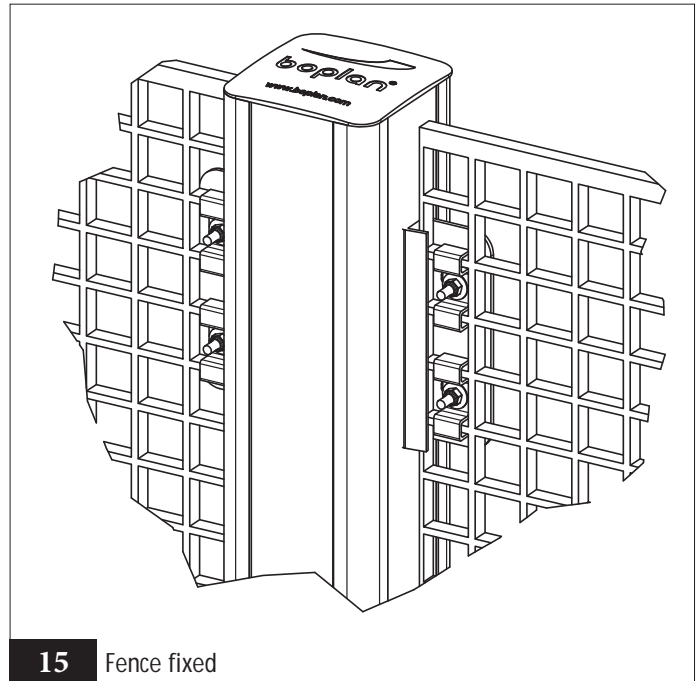

TB400 PLUS FENCE TF4000 - ...

TB260 PLUS FENCE TF2600 - ...

INSTALLATION SHEET

For more information, please visit www.boplan.com

Rev: 27 February 2020 2:35 pm

TB400 PLUS FENCE TF4000 - ...

TB260 PLUS FENCE TF2600 - ...

INSTALLATION SHEET

14 Fix the fence with M-clips, bolt and nut

15 Fence fixed

16 READY

For more information, please visit www.boplan.com

Rev: 27 February 2020 2:35 pm