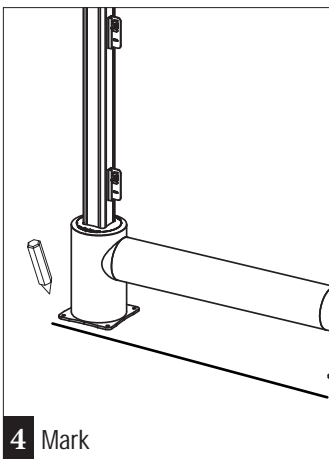

TB400 PLUS FENCE TF4000 - ...

TB260 PLUS FENCE TF2600 - ...

INSTALLATION SHEET

For more information, please visit www.boplan.com

Rev: 27 February 2020 2:35 pm

TB400 PLUS FENCE TF4000 - ...

TB260 PLUS FENCE TF2600 - ...

INSTALLATION SHEET

14 Fix the fence with M-clips, bolt and nut

15 Fence fixed

16 READY

For more information, please visit www.boplan.com

Rev: 27 February 2020 2:35 pm