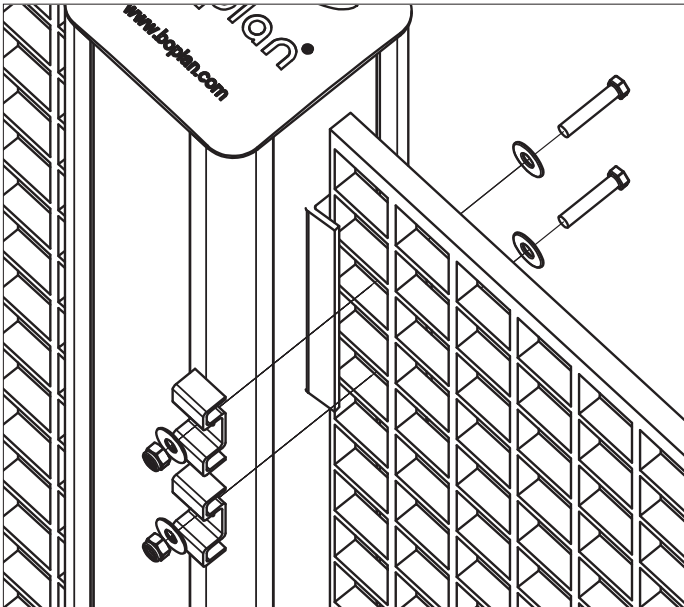

TB400 PLUS FENCE TF4000 - ...

TB260 PLUS FENCE TF2600 - ...

INSTALLATION SHEET

For more information, please visit www.boplan.com

Rev: 27 February 2020 2:35 pm

TB400 PLUS FENCE TF4000 - ...

TB260 PLUS FENCE TF2600 - ...

INSTALLATION SHEET

14 Fix the fence with M-clips, bolt and nut

15 Fence fixed

16 READY

For more information, please visit www.boplan.com

Rev: 27 February 2020 2:35 pm