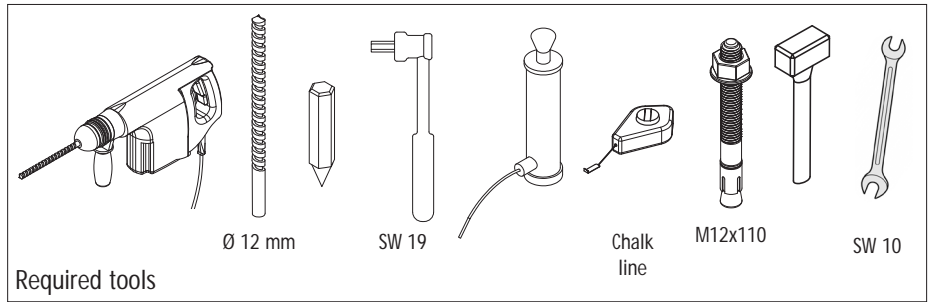

TB400 PLUS FENCE TF4000 - ...

TB260 PLUS FENCE TF2600 - ...

INSTALLATION SHEET

For more information, please visit www.boplan.com

Rev: 27 February 2020 2:35 pm

TB400 PLUS FENCE TF4000 - ...

TB260 PLUS FENCE TF2600 - ...