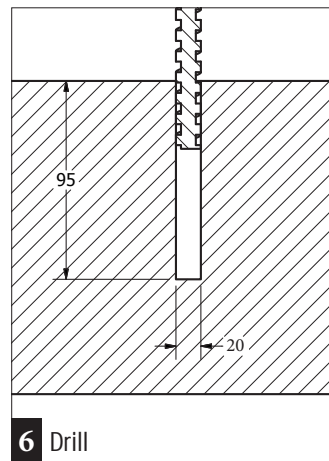

TB DOUBLE

DT4000-0011-0000YE
DT4000-0012-0000YE

DT4000-0020-000YE

INSTALLATION SHEET

For more information, please visit www.boplan.com

Rev: 4 October 2017 5:24 PM