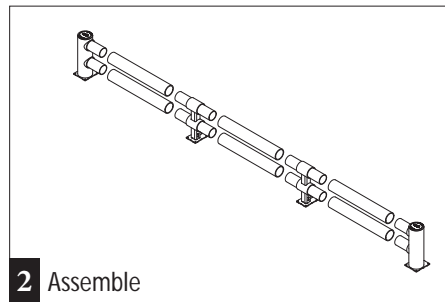

TB DOUBLE

DT4000-0011-0000YE
DT4000-0012-0000YE

DT4000-0020-000YE

INSTALLATION SHEET

For more information, please visit www.boplan.com

Rev: 4 October 2017 5:24 PM