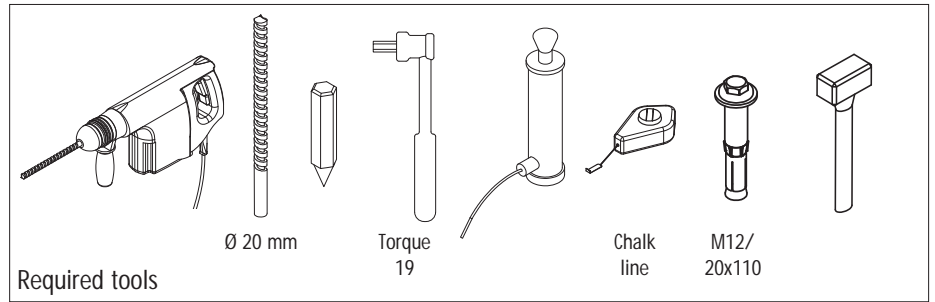

TB DOUBLE

DT4000-0011-0000YE
DT4000-0012-0000YE

DT4000-0020-000YE

INSTALLATION SHEET

For more information, please visit www.boplan.com

Rev: 4 October 2017 5:24 PM