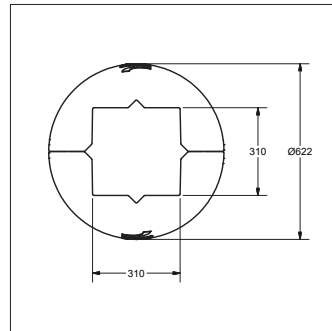

KP Protector straps / Ø620mm - H1100 - 300x300Q

KP0050/300

For more information, please visit www.boplan.com