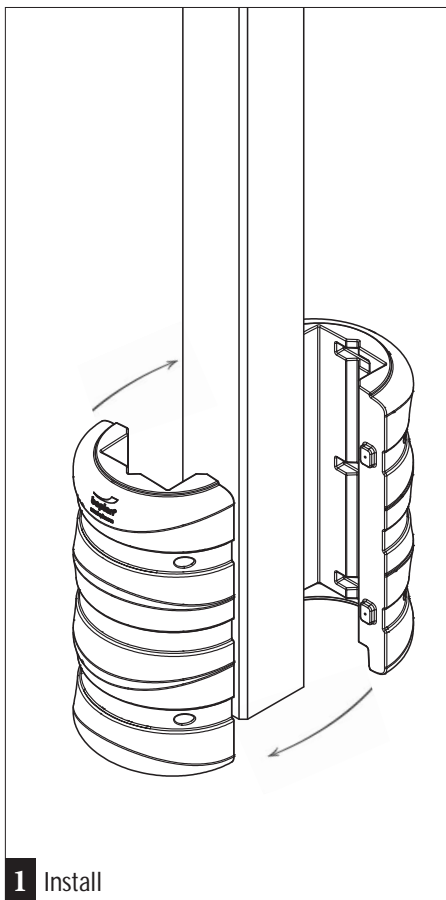

KP Protector straps / Ø620mm - H1100 - 300x300Q

KP0050/300

For more information, please visit www.boplan.com