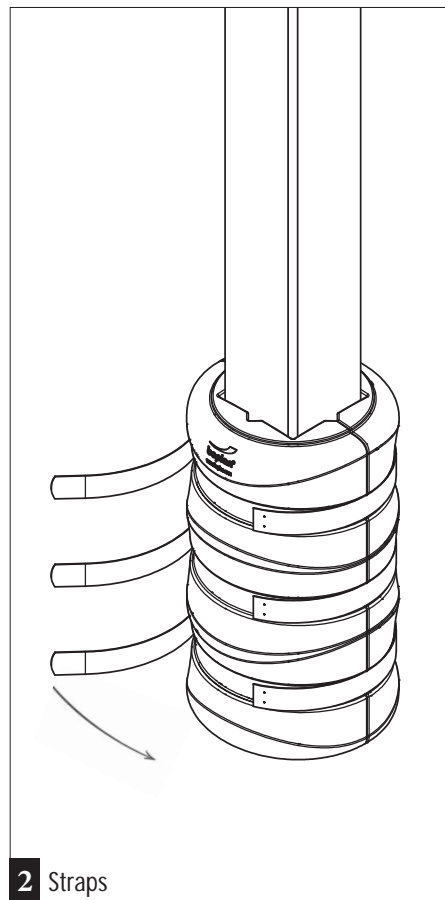

KP Protector straps / Ø620mm - H1100 - 300x300Q

KP0050/300

For more information, please visit www.boplan.com