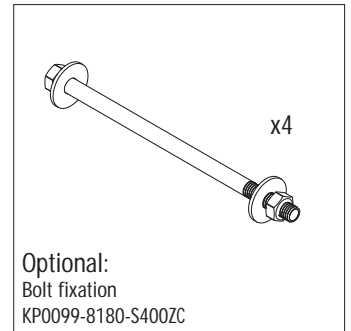

KP Protector straps / Ø620mm - H1100 - 300x300Q

KP0050/300

For more information, please visit www.boplan.com