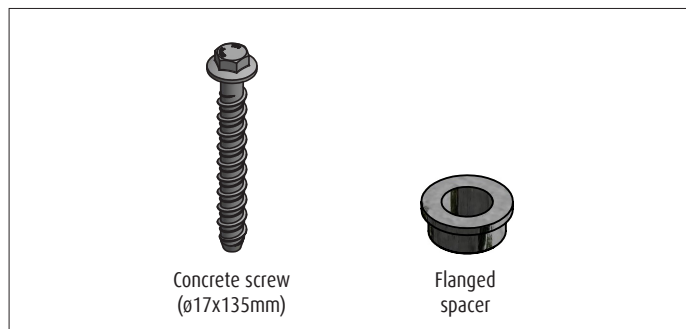

BO 200 FORCE

INSTALLATION SHEET

Reference B020F0-...

For more information, please visit www.boplan.com

Rev: 23 December 2022 2:33 pm