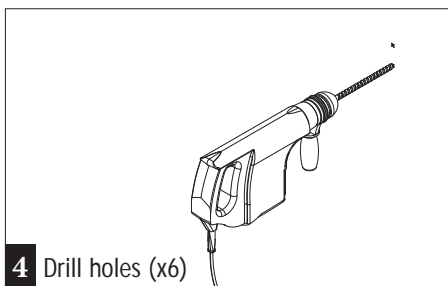

TEDDY PRO - STAINLESS STEEL BASE

INSTALLATION SHEET

TE....-1000-SSB..

TEDDY PRO CHARACTERISTICS AND METHOD OF USE

- Indoor use only

For more information, please visit www.boplan.com

Rev: 30 June 2020 11:15 am