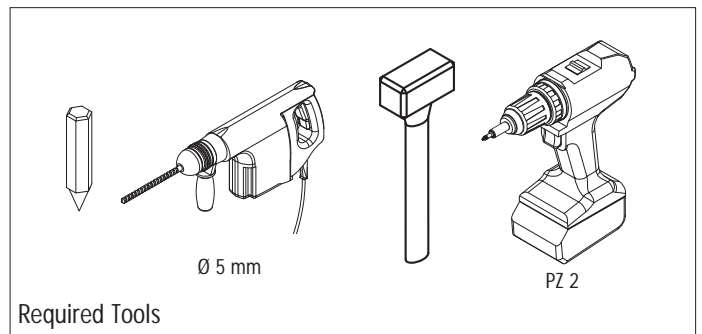

TEDDY PRO - STAINLESS STEEL BASE

INSTALLATION SHEET

TE....-1000-SSB..

TEDDY PRO CHARACTERISTICS AND METHOD OF USE

- Indoor use only

For more information, please visit www.boplan.com

Rev: 30 June 2020 11:15 am