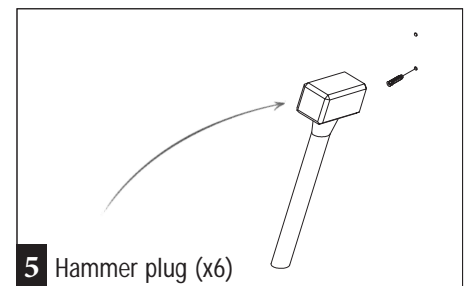

TEDDY PRO - STAINLESS STEEL BASE

INSTALLATION SHEET

TE....-1000-SSB..

TEDDY PRO CHARACTERISTICS AND METHOD OF USE

- Indoor use only

For more information, please visit www.boplan.com

Rev: 30 June 2020 11:15 am