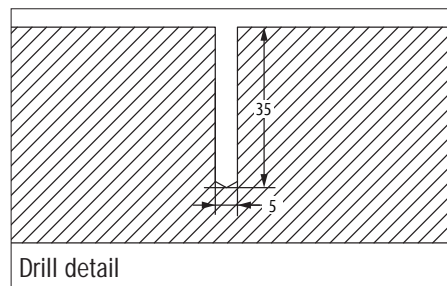

TEDDY PRO - STAINLESS STEEL BASE

INSTALLATION SHEET

TE....-1000-SSB..

TEDDY PRO CHARACTERISTICS AND METHOD OF USE

- Indoor use only

For more information, please visit www.boplan.com

Rev: 30 June 2020 11:15 am