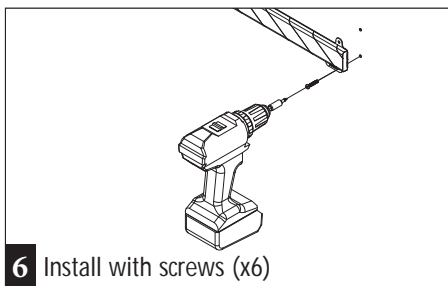

TEDDY PRO - STAINLESS STEEL BASE

INSTALLATION SHEET

TE....-1000-SSB..

TEDDY PRO CHARACTERISTICS AND METHOD OF USE

- Indoor use only

For more information, please visit www.boplan.com

Rev: 30 June 2020 11:15 am