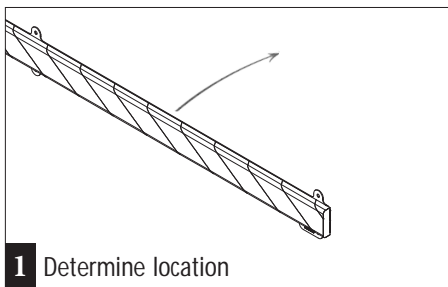

TEDDY PRO - STAINLESS STEEL BASE

INSTALLATION SHEET

TE....-1000-SSB..

TEDDY PRO CHARACTERISTICS AND METHOD OF USE

- Indoor use only

For more information, please visit www.boplan.com

Rev: 30 June 2020 11:15 am