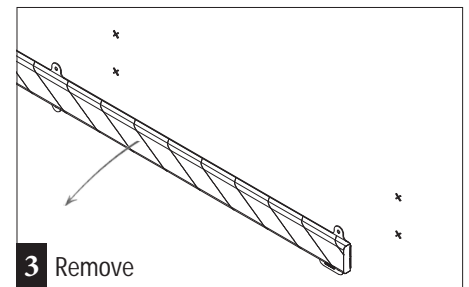

TEDDY PRO - STAINLESS STEEL BASE

INSTALLATION SHEET

TE....-1000-SSB..

TEDDY PRO CHARACTERISTICS AND METHOD OF USE

- Indoor use only

For more information, please visit www.boplan.com

Rev: 30 June 2020 11:15 am