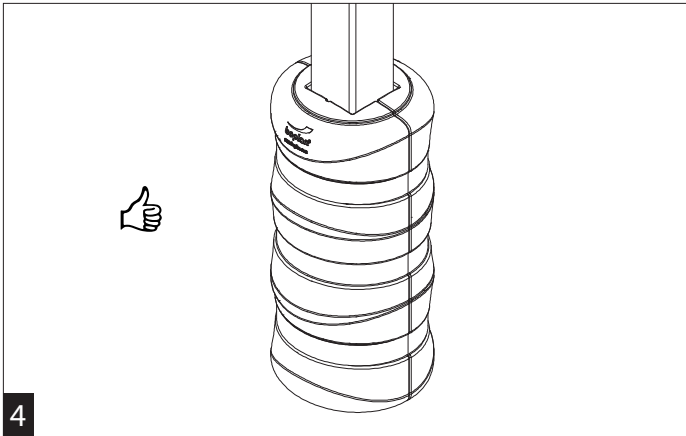

INSTALLATION MANUAL KP FIXATION SET

KP FIXATION SET

INSTALLATION SHEET

Reference:

KP0099-8180-S400ZC

KP0099-8180-S600ZC

3 Close straps

4