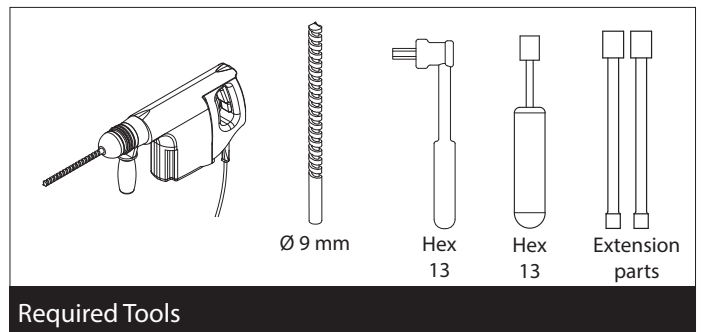

INSTALLATION MANUAL KP FIXATION SET

KP FIXATION SET

INSTALLATION SHEET

Reference:

KP0099-8180-S400ZC

KP0099-8180-S600ZC

3 Close straps

4