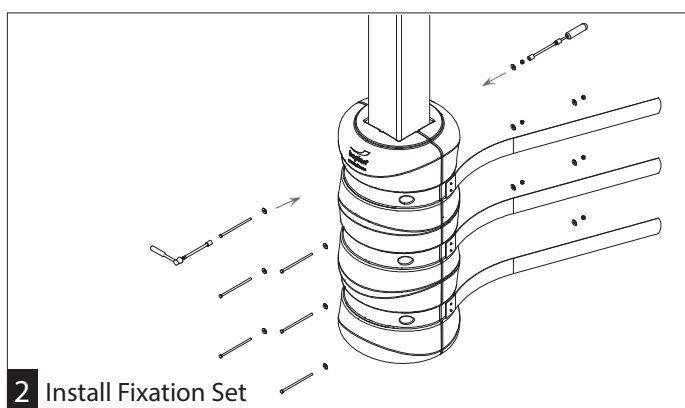

INSTALLATION MANUAL KP FIXATION SET

KP FIXATION SET

INSTALLATION SHEET

Reference:

KP0099-8180-S400ZC

KP0099-8180-S600ZC

3 Close straps

4