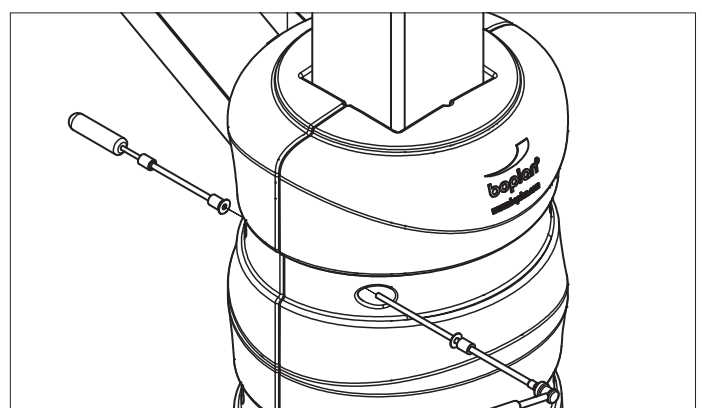

INSTALLATION MANUAL KP FIXATION SET

KP FIXATION SET

INSTALLATION SHEET

Reference:

KP0099-8180-S400ZC

KP0099-8180-S600ZC

3 Close straps

4