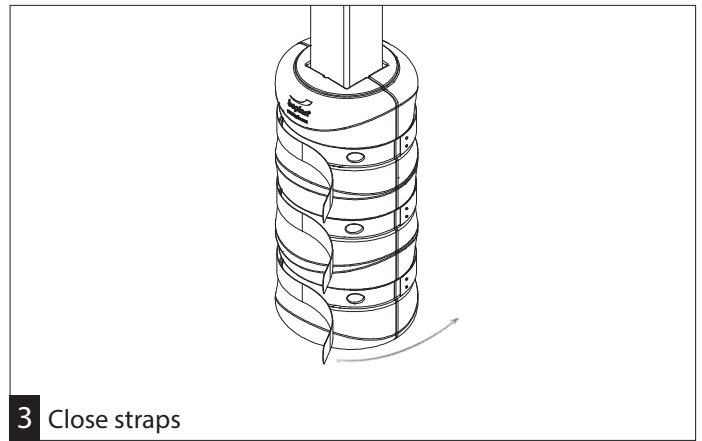

INSTALLATION MANUAL KP FIXATION SET

KP FIXATION SET

INSTALLATION SHEET

Reference:

KP0099-8180-S400ZC

KP0099-8180-S600ZC

3 Close straps

4