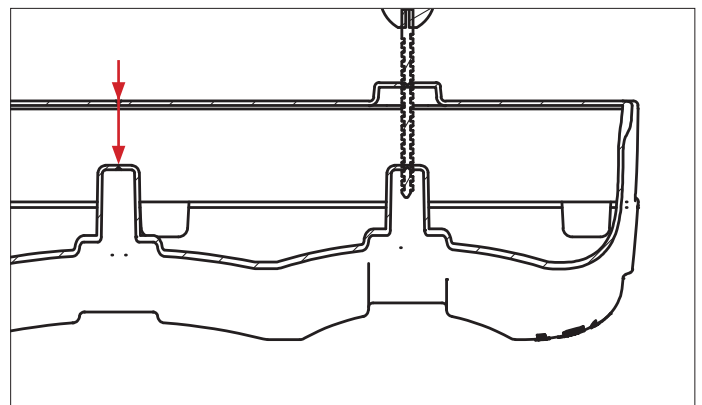

INSTALLATION MANUAL KP FIXATION SET

KP FIXATION SET

INSTALLATION SHEET

Reference:

KP0099-8180-S400ZC

KP0099-8180-S600ZC

3 Close straps

4