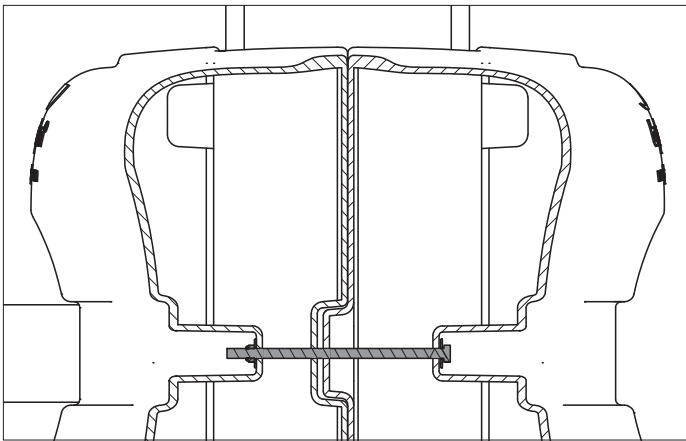

INSTALLATION MANUAL KP FIXATION SET

KP FIXATION SET

INSTALLATION SHEET

Reference:

KP0099-8180-S400ZC

KP0099-8180-S600ZC

3 Close straps

4