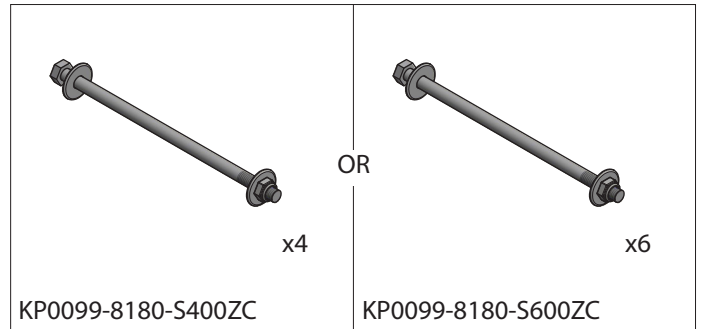

INSTALLATION MANUAL KP FIXATION SET

KP FIXATION SET

INSTALLATION SHEET

Reference:

KP0099-8180-S400ZC

KP0099-8180-S600ZC

3 Close straps

4