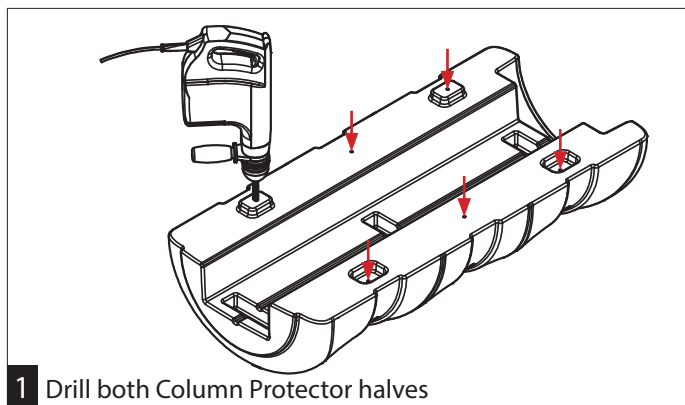

INSTALLATION MANUAL KP FIXATION SET

KP FIXATION SET

INSTALLATION SHEET

Reference:

KP0099-8180-S400ZC

KP0099-8180-S600ZC

3 Close straps

4