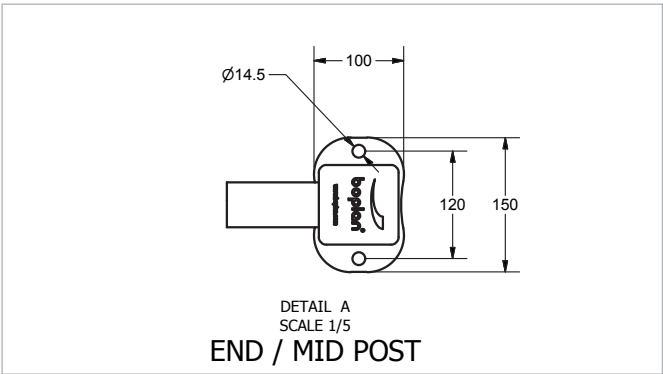

FEATURES AND FUNCTIONALITY

SIZE	
Height end posts	1150 mm
Height mid post	1150 mm
Profile section handrail	50 mm x 70 mm (6 mm wall thickness)
Profile section posts	88 mm x 88 mm (7.5 mm wall thickness)
Standard rail length	Standard length: 1500 mm (center - center dimension)
Baseplate	150 mm x 100 mm (5 mm thick)
IMPACT PERFORMANCE	
HD Light handrails are not intended for impact with fork lift trucks or other motorized vehicles.	

REQUIREMENTS	
Concrete quality	minimum C25/30
Concrete floor plate thickness (mm)	minimum 150 mm
Concrete slab dimension around posts (mm)	400 (h) x 400 (w) x 300 (d)
Operational temperature	-10°C up to +40°C
Water and humidity	Steel (standard): dry indoor use only. Zinc coated: outdoor use in most environments. RVS: outdoor use or frequent exposure to water and humidity.