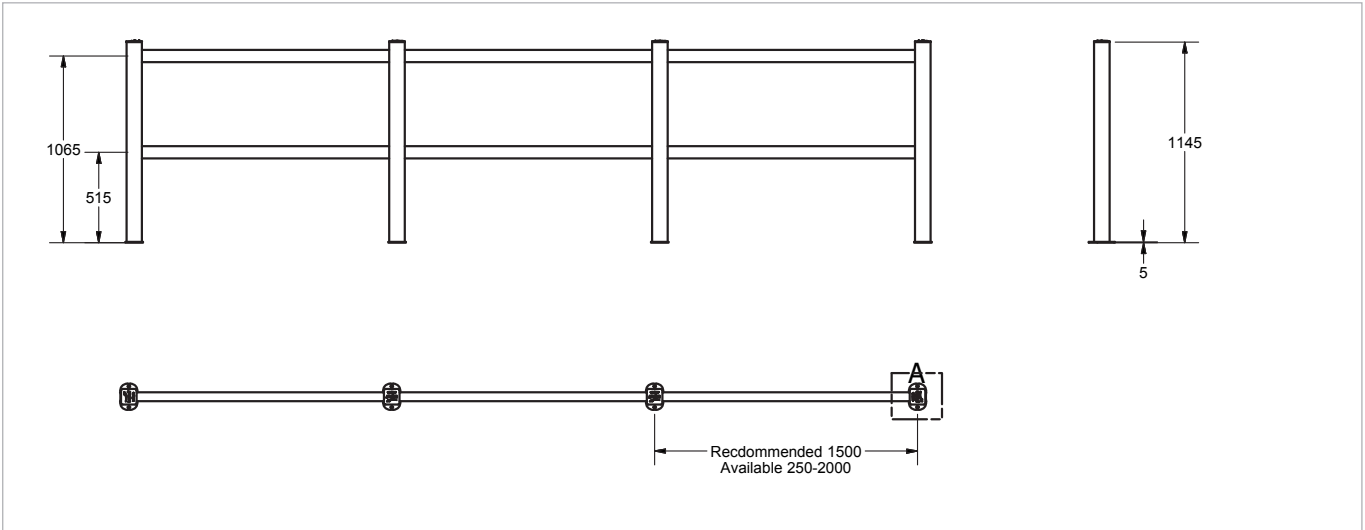

FEATURES AND FUNCTIONALITY

SIZE	
Height end posts	1150 mm
Height mid post	1150 mm
Profile section handrail	50 mm x 70 mm (6 mm wall thickness)
Profile section posts	88 mm x 88 mm (7.5 mm wall thickness)
Standard rail length	Standard length: 1500 mm (center - center dimension)
Baseplate	150 mm x 100 mm (5 mm thick)
IMPACT PERFORMANCE	
HD Light handrails are not intended for impact with fork lift trucks or other motorized vehicles.	

REQUIREMENTS	
Concrete quality	minimum C25/30
Concrete floor plate thickness (mm)	minimum 150 mm
Concrete slab dimension around posts (mm)	400 (h) x 400 (w) x 300 (d)
Operational temperature	-10°C up to +40°C
Water and humidity	Steel (standard): dry indoor use only. Zinc coated: outdoor use in most environments. RVS: outdoor use or frequent exposure to water and humidity.