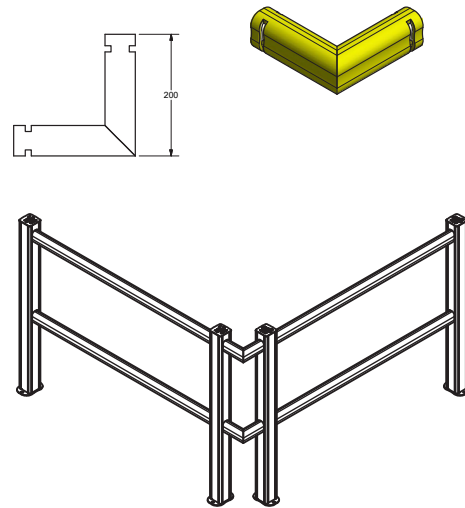

SIZE	
Height end posts	1150 mm
Height mid post	1150 mm
Profile section handrail	50 mm x 70 mm (6 mm wall thickness)
Profile section posts	88 mm x 88 mm (7.5 mm wall thickness)
Standard rail length	Standard length: 1500 mm (center - center dimension)
Baseplate	150 mm x 100 mm (5 mm thick)
IMPACT PERFORMANCE	
HD Light handrails are not intended for impact with fork lift trucks or other motorized vehicles.	

REQUIREMENTS	
Concrete quality	minimum C25/30
Concrete floor plate thickness (mm)	minimum 150 mm
Concrete slab dimension around posts (mm)	400 (h) x 400 (w) x 300 (d)
Operational temperature	-10°C up to +40°C
Water and humidity	Steel (standard): dry indoor use only. Zinc coated: outdoor use in most environments. RVS: outdoor use or frequent exposure to water and humidity.

S = Stainless steel (=inox = RVS)
 Z = Zinc coated (=galvanized)
 C = chamfered
 YE = Yellow

REFERENCE LIST - HD LIGHT 2 RAILS

POSTS		
End post - 2R End post - 2R - SS End post - 2R - Zinc coated	HD0900-0001-EPBL HD0900-0001-EPBLS HD0900-0001-EPBLZ	
Mid post - 2R Mid post - 2R - SS Mid post - 2R - Zinc coated	HD0900-0001-MPBL HD0900-0001-MPBLS HD0900-0001-MPBLZ	
Blank post - 2R Blank post - 2R - SS Blank post - 2R - Zc	HD0900-0001-BPBL HD0900-0001-BPBLS HD0900-0001-BPBLZ	