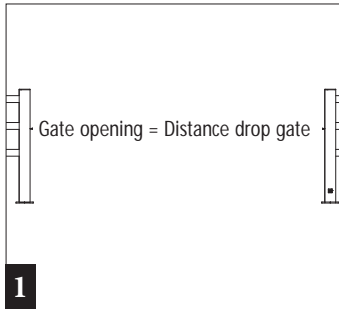

SG Drop Gate

INSTALLATION SHEET

Effective and economic solution for barrier installation

For more information, please visit www.boplan.com