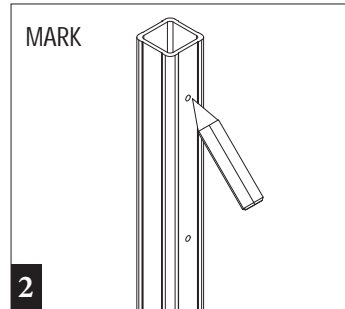

SG Drop Gate

INSTALLATION SHEET

Effective and economic solution for barrier installation

For more information, please visit www.boplan.com