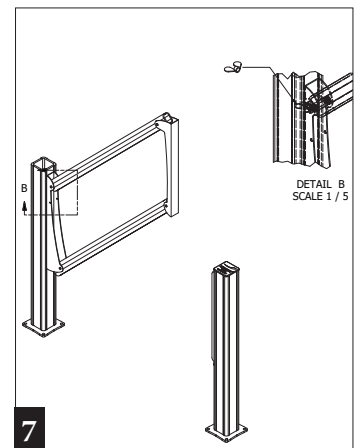

SG Drop Gate

INSTALLATION SHEET

Effective and economic solution for barrier installation

For more information, please visit www.boplan.com