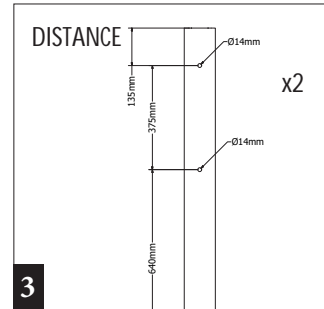

SG Drop Gate

INSTALLATION SHEET

Effective and economic solution for barrier installation

For more information, please visit www.boplan.com