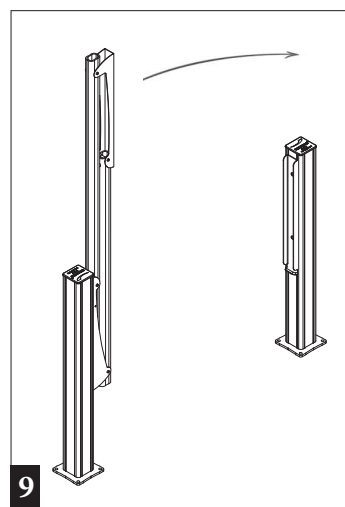

SG Drop Gate

INSTALLATION SHEET

Effective and economic solution for barrier installation

For more information, please visit www.boplan.com